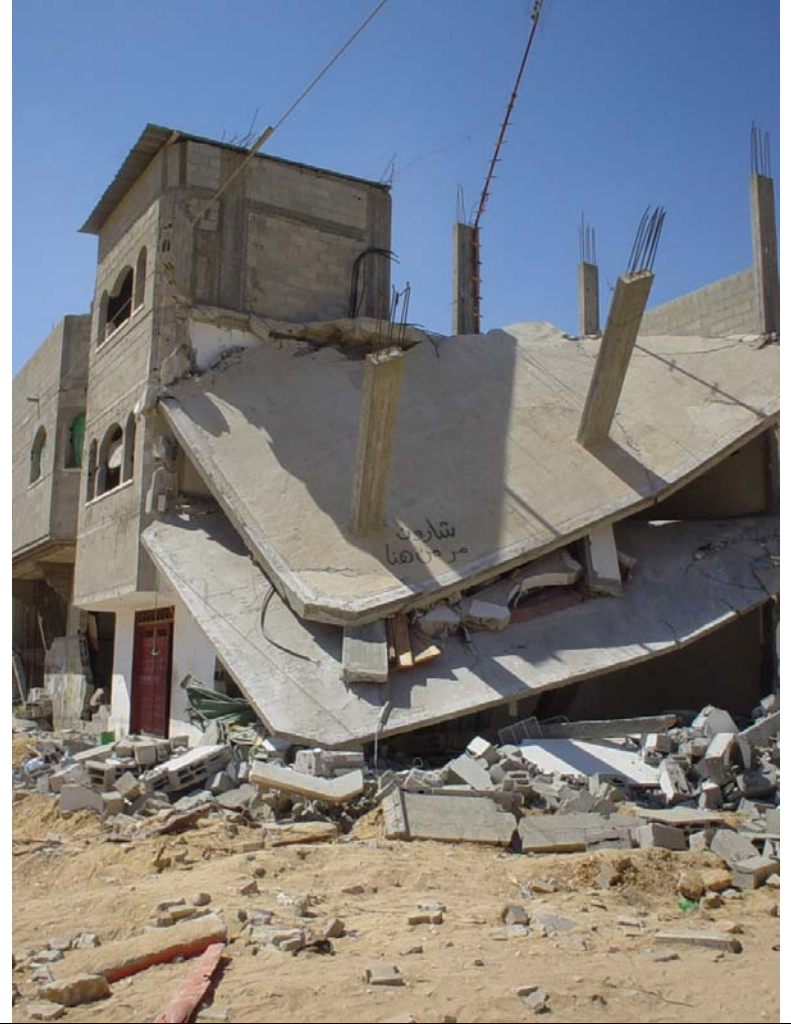

## Photo Report of Damage in Rafah

(Photos by Rika Fujiya, JVC taken Tuesday, May 25, 2004)

Photo 1: Damage to Rasha's home. Bulldozer broke through living room wall. Metal sheet is partly covering the hole in the wall. Boundary wall surrounding the home was also destroyed. Some damage visible in photo.

Photo 2: Back of Rasha's Home – Trees were uprooted. Water tanks damaged.

Photo 3: This is the home of Rasha's neighbors one house east of hers.

Photo 4: This is the home of Rasha's neighbors one house west of hers.

Photo 5: Multistory building in Barazil Camp destroyed by tanks and bulldozers. (Written in spray paint: Sharon passed here.)

Photo 6: Damage to Palestine Women's Union Preschool in Rafah. Purple metal is from playground equipment.

Photo 7: View of backyard of PWU Preschool. Boundary wall at the children's feet was knocked down by bulldozers.